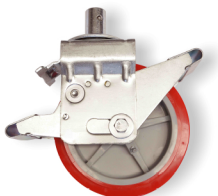

8" Caster Wheel with Dual Brake