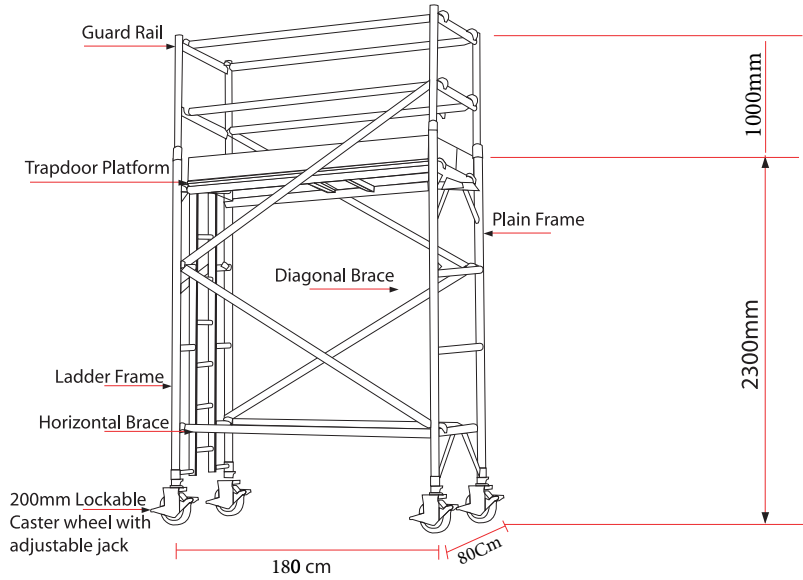

ALUMINIUM SCAFFOLDING - SINGLE WIDTH 3M TOWER HEIGHT

Features

- ACE's Single Width Scaffold Tower offer an excellent solution with its 80 Cm wide frames for narrow spaces.
- The Maximum working height for interior and exterior work is 10mtr.
- Safe working load is 175Kg per platform and the total weight including the tower is 550Kg.
- The platform is secured with wind anchor.
- The frames are connected with rigid spigot straight for easy assembling and dismantling along with locking pins to prevent accidental removal of frames.
- Frame Width Available 0.60, 0.80, 0.90 & 1.00 meter
- Main Frame Heights available 1.5, 2.0 meter.
- Frame Length available 1.5, 1.8, 2.00 & 2.5 meter.

Our access equipment products are manufactured to BS EN.

Description:

SN.	Description of goods	Qty	Weight (Kg)	CBM
	ALUMINUM LADDER FRAME MOBILE SCAFFOLDING SINGLE WIDTH 3mtr TOWER HEIGHT AS PER BRITISH STANDARD W:0.80Mtr, L:1.80Mtr, Tower Ht:3.3Mtr, Platform Ht:2.3Mtr, Reach Ht:4.3Mtr	1 Set		
1.	Aluminum Single Width 4 Rung Ladder Frames 80Wx200cmH	1	7.3	0.12
2.	Aluminum Single Width 4 Rung Span Frames 80Wx200cmH	1	7	0.12
3.	Aluminium Single width 2 Rung span Frames 80W x 100H	2	13.2	0.44
4.	Anti Slip Working Platform Trapdoor 180x55cm	1	11.5	0.16
5.	Diagonal Braces 202cm long	2	3.6	0.016
6.	Horizontal Braces 180cm long	6	10.2	0.042
7.	Heavy duty Castor wheels with dual brakes (8")	4	21.2	0.04
8.	Adjustable jack 50 cm long	4	6	0.04
9.	Wooden toe board	1	1	0.0008
10.	Snap pin	4	0.16	
	Total	26	81.16	0.9788

ACE Aluminum Tower

Highly Versatile with variable heights and ready to erect

Single width with built in ladder

SWL = 175kg per platform / 550 kg per tower

Tower Ref.	SW- 180 x 80 /3
Reachable Height	4.3 m
Tower Height	3.30 m
Platform Height	2.30 m
Width	0.80m
Length	1.8 m

Ladder Frame

Span Frame

Platform Door

Guard Rail

Horizontal Braces

Stabilizer

Adjustable Base Jack

Wooden Toe Board