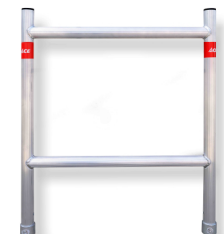

ALUMINIUM SCAFFOLDING - SINGLE WIDTH 3M TOWER HEIGHT

Features

- ACE's Single Width Scaffold Tower offer an excellent solution with its 80 Cm wide frames for narrow spaces.
- The Maximum working height for interior and exterior work is 10mtr.
- Safe working load is 175Kg per platform and the total weight including the tower is 550Kg.
- The platform is secured with wind anchor.
- The frames are connected with rigid spigot straight for easy assembling and dismantling along with locking pins to prevent accidental removal of frames.
- Frame Width Available 0.60, 0.80, 0.90 & 1.00 meter
- Main Frame Heights available 1.5, 2.0 meter.
- Frame Length available 1.5, 1.8, 2.00 & 2.5 meter.

Our access equipment products are manufactured to BS EN.

Description:

SN.	Description of goods	Qty	Weight (Kg)	CBM
	ALUMINUM LADDER FRAME MOBILE SCAFFOLDING SINGLE WIDTH 3mtr TOWER HEIGHT AS PER BRITISH STANDARD W:0.80Mtr, L:1.80Mtr, Tower Ht:3.3Mtr, Platform Ht:2.3Mtr, Reach Ht:4.3Mtr	1 Set		
1.	Aluminum Single Width 4 Rung Ladder Frames 80Wx200cmH	1	7.3	0.12
2.	Aluminum Single Width 4 Rung Span Frames 80Wx200cmH	1	7	0.12
3.	Aluminium Single width 2 Rung span Frames 80W x 100H	2	13.2	0.44
4.	Anti Slip Working Platform Trapdoor 180x55cm	1	11.5	0.16
5.	Diagonal Braces 202cm long	2	3.6	0.016
6.	Horizontal Braces 180cm long	6	10.2	0.042
7.	Heavy duty Castor wheels with dual brakes (8")	4	21.2	0.04
8.	Adjustable jack 50 cm long	4	6	0.04
9.	Wooden toe board	1	1	0.0008
10.	Snap pin	4	0.16	
	Total	26	81.16	0.9788

ACE Aluminum Tower

Highly Versatile with variable heights and ready to erect

Single width with built in ladder

SWL = 175kg per platform / 550 kg per tower

Tower Ref.	SW- 180 x 80 /3
Reachable Height	4.3 m
Tower Height	3.30 m
Platform Height	2.30 m
Width	0.80m
Length	1.8 m

Ladder Frame

Span Frame

Platform Door

Guard Rail

Horizontal Braces

Stabilizer

Adjustable Base Jack

Wooden Toe Board