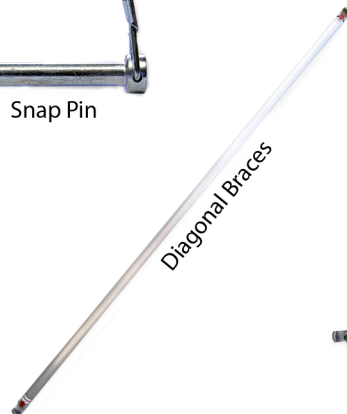

Our access equipment products are manufactured to BS EN.

Description:

SN.	Description of goods	Qty	Weight (Kg)	CBM
	ALUMINUM LADDER FRAME MOBILE SCAFFOLDING SINGLE WIDTH 3mtr TOWER HEIGHT AS PER BRITISH STANDARD W:0.80Mtr, L:1.80Mtr, Tower Ht:3.3Mtr, Platform Ht:2.3Mtr, Reach Ht:4.3Mtr	1 Set		
1.	Aluminum Single Width 4 Rung Ladder Frames 80Wx200cmH	1	7.3	0.12
2.	Aluminum Single Width 4 Rung Span Frames 80Wx200cmH	1	7	0.12
3.	Aluminium Single width 2 Rung span Frames 80W x 100H	2	13.2	0.44
4.	Anti Slip Working Platform Trapdoor 180x55cm	1	11.5	0.16
5.	Diagonal Braces 202cm long	2	3.6	0.016
6.	Horizontal Braces 180cm long	6	10.2	0.042
7.	Heavy duty Castor wheels with dual brakes (8")	4	21.2	0.04
8.	Adjustable jack 50 cm long	4	6	0.04
9.	Wooden toe board	1	1	0.0008
10.	Snap pin	4	0.16	
	Total	26	81.16	0.9788

ACE Aluminum Tower

Highly Versatile with variable heights and ready to erect

Single width with built in ladder

SWL = 175kg per platform / 550 kg per tower

Tower Ref.	SW- 180 x 80 /3
Reachable Height	4.3 m
Tower Height	3.30 m
Platform Height	2.30 m
Width	0.80m
Length	1.8 m

Ladder Frame

Span Frame

Platform Door

Guard Rail

Horizontal Braces

Stabilizer

Adjustable Base Jack

Wooden Toe Board

Snap Pin

Diagonal Braces

8" Caster Wheel with Dual Brake