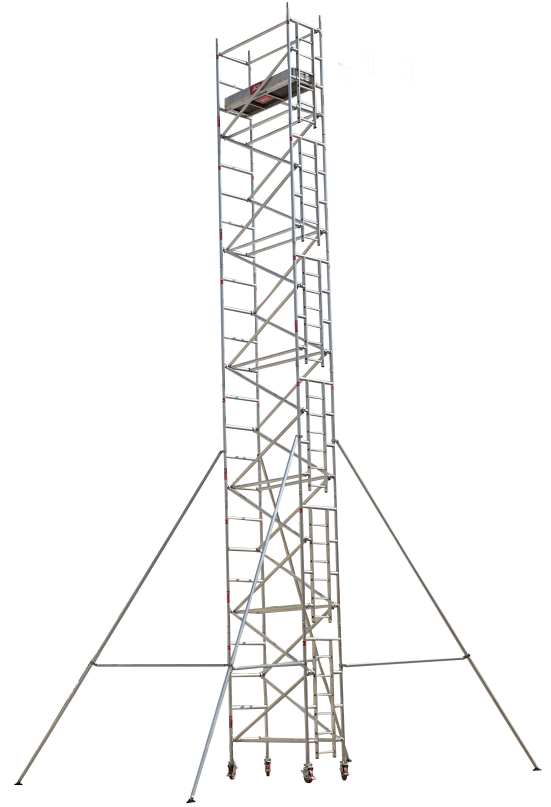

ALUMINIUM SCAFFOLDING - SINGLE WIDTH 10M TOWER HEIGHT

Features

- ACE's Single Width Scaffold Tower offer an excellent solution with its 80 Cm wide frames for narrow spaces.
- The Maximum working height for interior and exterior work is 10mtr.
- Safe working load is 175Kg per platform and the total weight including the tower is 550Kg.
- The platform is secured with wind anchor.
- The frames are connected with rigid spigot straight for easy assembling and dismantling along with locking pins to prevent accidental removal of frames.
- Frame Width Available 0.60, 0.80, 0.90 & 1.00 meter
- Main Frame Heights available 1.5, 2.0 meter.
- Frame Length available 1.5, 1.8, 2.00 & 2.5 meter.

Our access equipment products are manufactured to BS EN.1004 Standard.

Description:

SN.	Description of goods	Qty	Weight (Kg)	CBM
	ALUMINUM LADDER FRAME MOBILE SCAFFOLDING SINGLE WIDTH 12mtr TOWER HEIGHT AS PER BRITISH STANDARD W:0.80Mtr, L:1.80Mtr, Tower Ht:12.3Mtr, Platform Ht:11.3Mtr, Reach Ht:13.3Mtr	1 Set		
1.	Aluminum Single Width 4 Rung Ladder Frames 80Wx200cmH	6	43.8	0.6
2.	Aluminum Single Width 4 Rung Span Frames 80Wx200cmH	6	42	0.6
3.	Anti Slip Working Platform Trapdoor 180x55cm	1	11.5	0.16
4.	Diagonal Braces 202cm long	22	39.6	0.176
5.	Horizontal Braces 180cm long	14	23.8	0.098
6.	Heavy duty Castor wheels with dual brakes (8")	4	21.2	0.04
7.	Adjustable jack 50 cm long	4	6	0.04
8.	Stabilizer 6m	4	28	0.96
9.	Wooden toe board	1	1	0.0008
10.	Snap pin	20	0.8	
	Total	82	217.7	2.682

ACE Aluminum Tower

Highly Versatile with variable heights and ready to erect

Single width with built in ladder

SWL = 175kg per platform / 550 kg per tower

Tower Ref.	SW-180 x 80/12
Working Height	13.3 m
Tower Height	12.3 m
Platform Height	11.3 m
Width	.80 m
Length	1.80 m

Ladder Frame

Span Frame

Platform Door

Guard Rail

Adjustable Base Jack

Wooden Toe Board

Snap Pin

Diagonal Braces