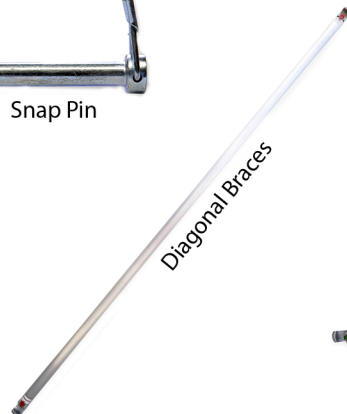

ALUMINIUM SCAFFOLDING - SINGLE WIDTH 10M TOWER HEIGHT

Features

- ACE's Single Width Scaffold Tower offer an excellent solution with its 80 Cm wide frames for narrow spaces.
- The Maximum working height for interior and exterior work is 10mtr.
- Safe working load is 175Kg per platform and the total weight including the tower is 550Kg.
- The platform is secured with wind anchor.
- The frames are connected with rigid spigot straight for easy assembling and dismantling along with locking pins to prevent accidental removal of frames.
- Frame Width Available 0.60, 0.80, 0.90 & 1.00 meter
- Main Frame Heights available 1.5, 2.0 meter.
- Frame Length available 1.5, 1.8, 2.00 & 2.5 meter.

Our access equipment products are manufactured to BS EN.1004 Standard.

Description:

SN.	Description of goods	Qty	Weight (Kg)	CBM
	ALUMINUM LADDER FRAME MOBILE SCAFFOLDING SINGLE WIDTH 12mtr TOWER HEIGHT AS PER BRITISH STANDARD W:0.80Mtr, L:1.80Mtr, Tower Ht:12.3Mtr, Platform Ht:11.3Mtr, Reach Ht:13.3Mtr	1 Set		
1.	Aluminum Single Width 4 Rung Ladder Frames 80Wx200cmH	6	43.8	0.6
2.	Aluminum Single Width 4 Rung Span Frames 80Wx200cmH	6	42	0.6
3.	Anti Slip Working Platform Trapdoor 180x55cm	1	11.5	0.16
4.	Diagonal Braces 202cm long	22	39.6	0.176
5.	Horizontal Braces 180cm long	14	23.8	0.098
6.	Heavy duty Castor wheels with dual brakes (8")	4	21.2	0.04
7.	Adjustable jack 50 cm long	4	6	0.04
8.	Stabilizer 6m	4	28	0.96
9.	Wooden toe board	1	1	0.0008
10.	Snap pin	20	0.8	
	Total	82	217.7	2.682

Ladder Frame

Span Frame

Platform Door

Guard Rail

Adjustable Base Jack

Wooden Toe Board

Snap Pin

Diagonal Braces

Horizontal Braces

Stabilizer

8" Caster Wheel with Dual Brake