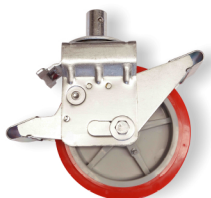

8" Caster Wheel with Dual Brake