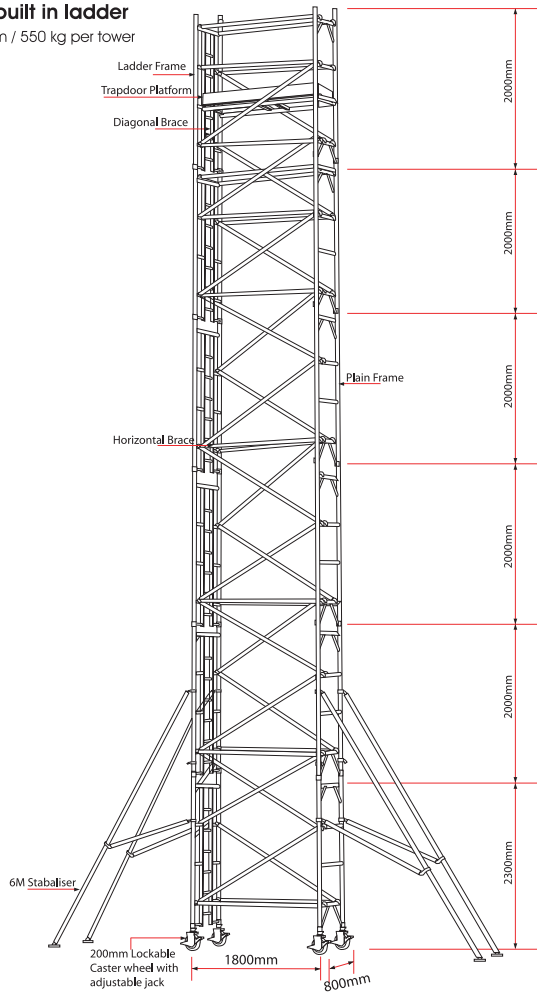

ALUMINIUM SCAFFOLDING - SINGLE WIDTH 10M TOWER HEIGHT

Features

- ACE's Single Width Scaffold Tower offer an excellent solution with its 80 Cm wide frames for narrow spaces.
- The Maximum working height for interior and exterior work is 10mtr.
- Safe working load is 175Kg per platform and the total weight including the tower is 550Kg.
- The platform is secured with wind anchor.
- The frames are connected with rigid spigot straight for easy assembling and dismantling along with locking pins to prevent accidental removal of frames.
- Frame Width Available 0.60, 0.80, 0.90 & 1.00 meter
- Main Frame Heights available 1.5, 2.0 meter.
- Frame Length available 1.5, 1.8, 2.00 & 2.5 meter.

Our access equipment products are manufactured to BS EN.1004 Standard.

Description:

SN.	Description of goods	Qty	Weight (Kg)	CBM
	ALUMINUM LADDER FRAME MOBILE SCAFFOLDING SINGLE WIDTH 12mtr TOWER HEIGHT AS PER BRITISH STANDARD W:0.80Mtr, L:1.80Mtr, Tower Ht:12.3Mtr, Platform Ht:11.3Mtr, Reach Ht:13.3Mtr	1 Set		
1.	Aluminum Single Width 4 Rung Ladder Frames 80Wx200cmH	6	43.8	0.6
2.	Aluminum Single Width 4 Rung Span Frames 80Wx200cmH	6	42	0.6
3.	Anti Slip Working Platform Trapdoor 180x55cm	1	11.5	0.16
4.	Diagonal Braces 202cm long	22	39.6	0.176
5.	Horizontal Braces 180cm long	14	23.8	0.098
6.	Heavy duty Castor wheels with dual brakes (8")	4	21.2	0.04
7.	Adjustable jack 50 cm long	4	6	0.04
8.	Stabilizer 6m	4	28	0.96
9.	Wooden toe board	1	1	0.0008
10.	Snap pin	20	0.8	
	Total	82	217.7	2.682

ACE Aluminum Tower

Highly Versatile with variable heights and ready to erect

Single width with built in ladder

SWL = 175kg per platform / 550 kg per tower

Tower Ref.	SW-180 x 80/12
Working Height	13.3 m
Tower Height	12.3 m
Platform Height	11.3 m
Width	.80 m
Length	1.80 m

Ladder Frame

Span Frame

Platform Door

Guard Rail

Adjustable Base Jack

Wooden Toe Board

Snap Pin

Diagonal Braces