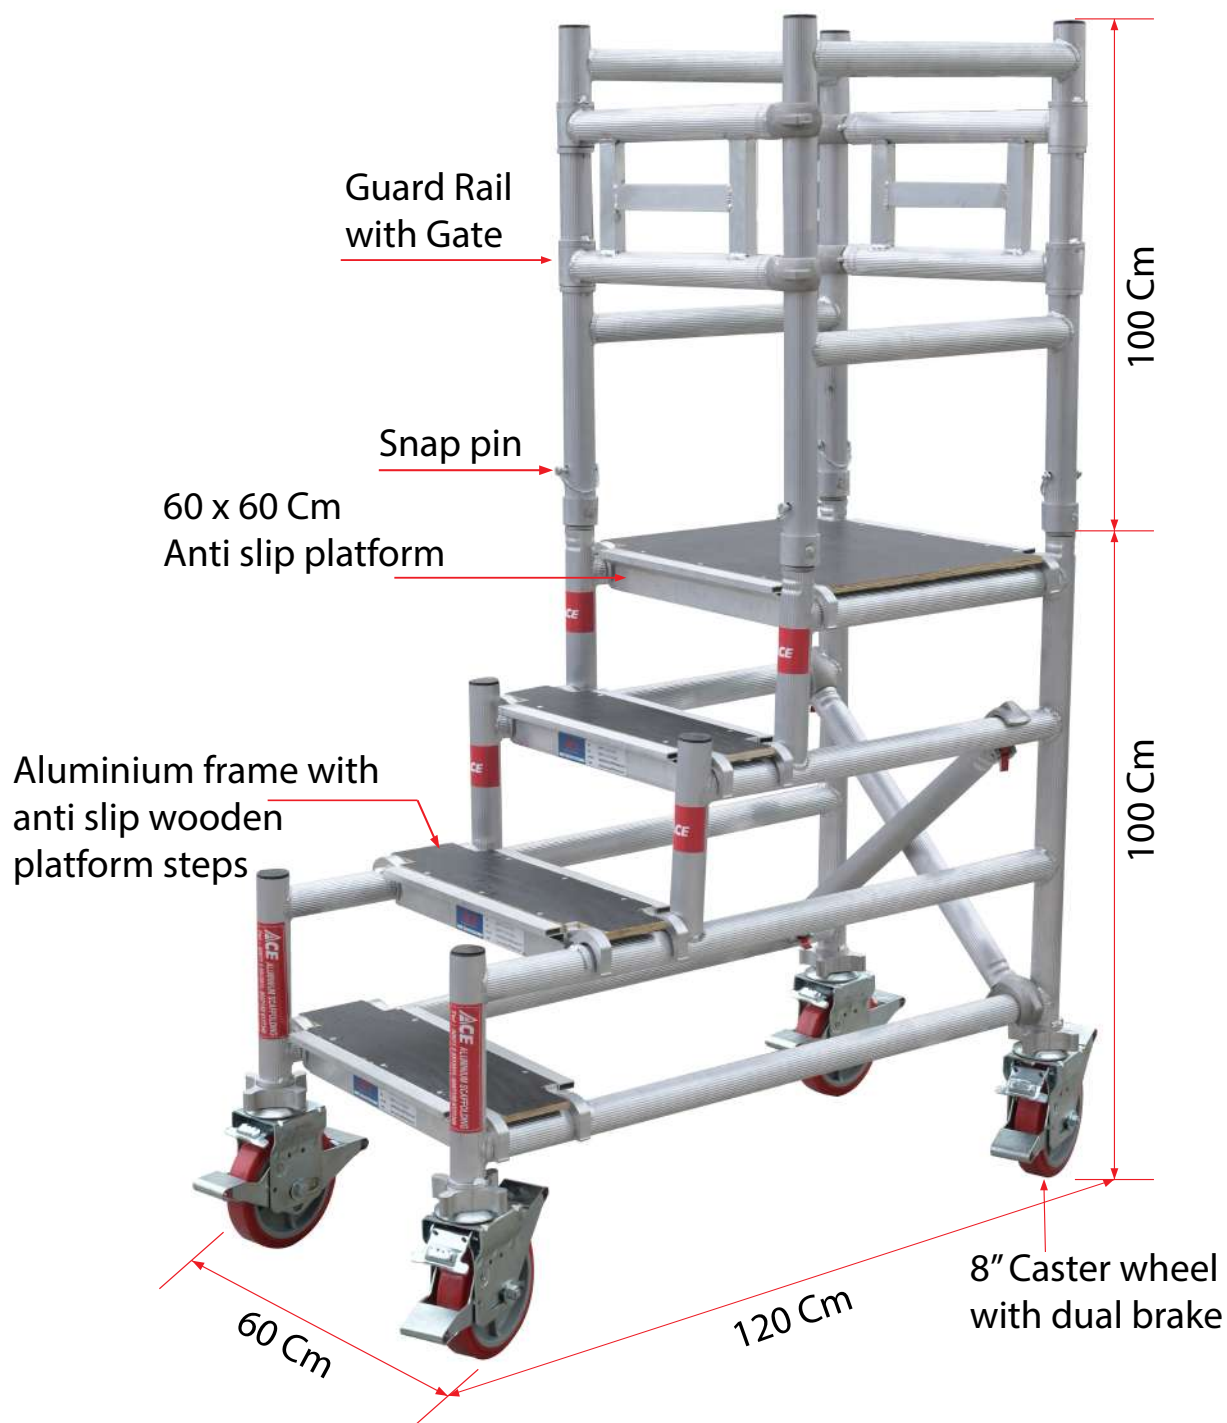

ACE Podium Step Tower

Highly Versatile with variable heights and ready to erect

SWL = 175 kg

Tower Ref.	PST- 120 x 60/1
Working Height	3 m
Tower Height	2 m
Platform Height	1 m
Width	0.6 m
Length	1.2 m
Steps	3