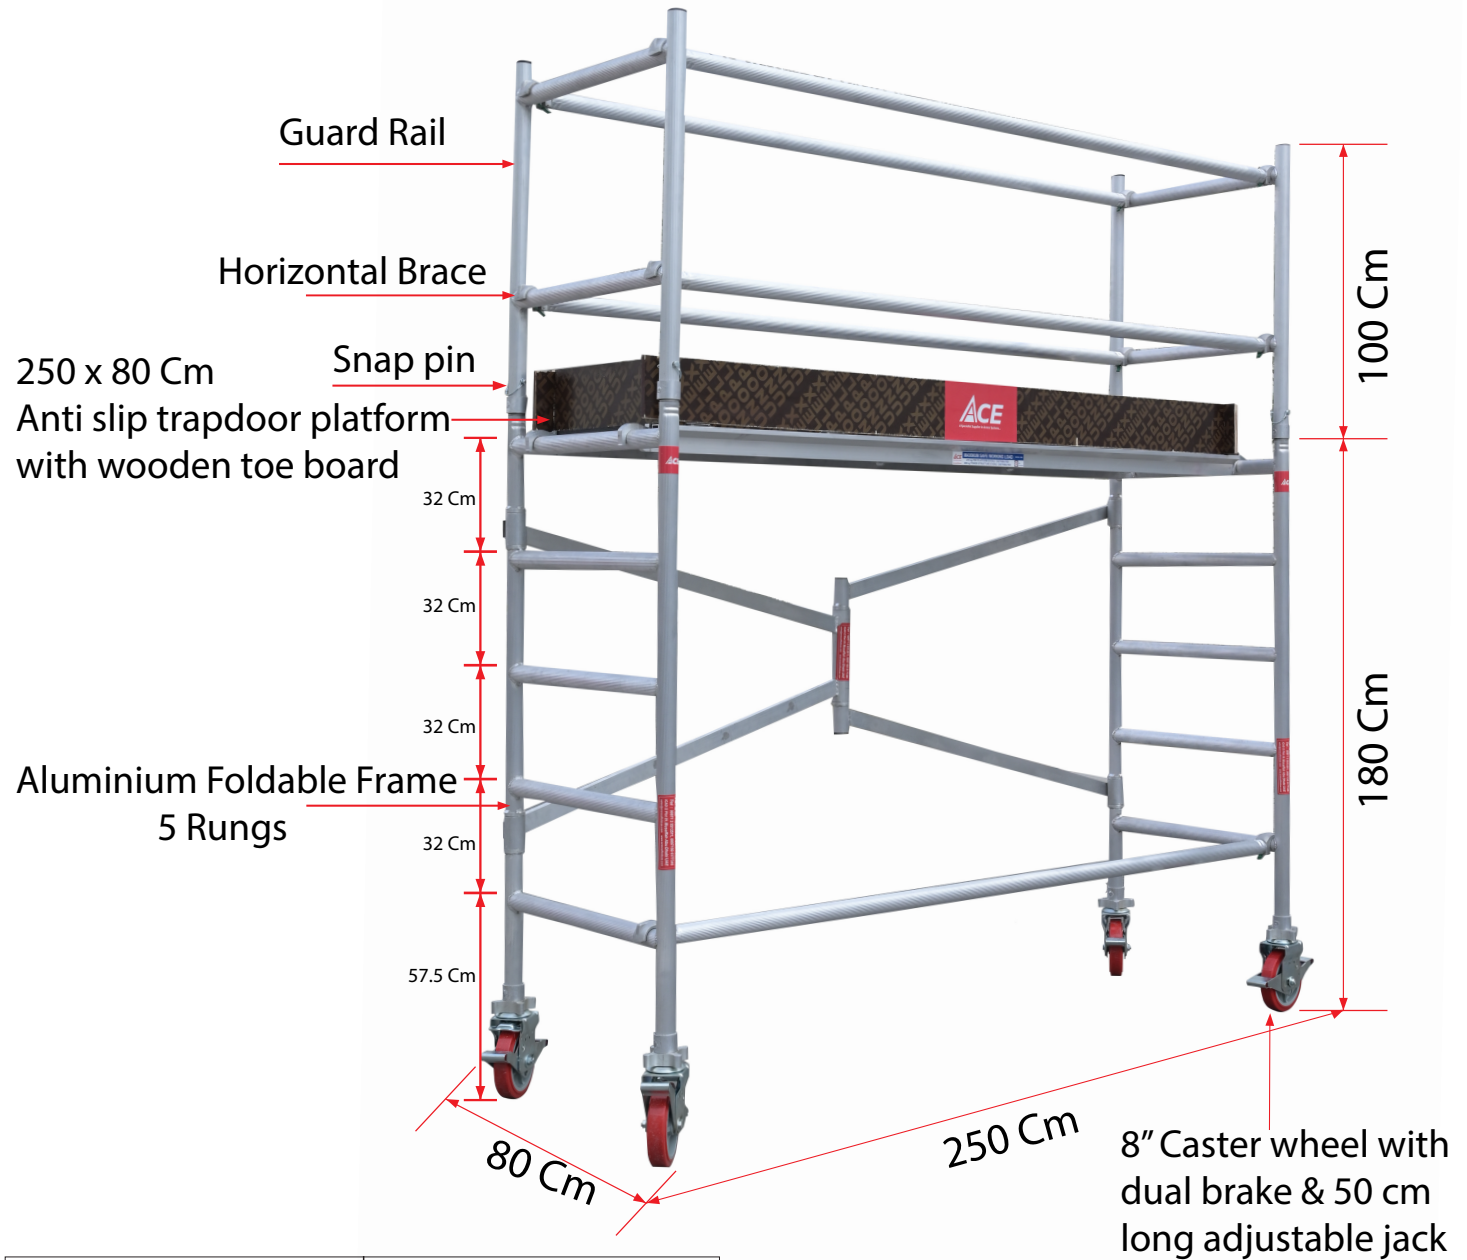

# ACE Aluminium Folding Tower

Highly Versatile with variable heights and ready to erect

SWL = 180 kg

Tower Ref.	FT- 250 x 80/280
Working Height	3.8 m
Tower Height	2.8 m
Platform Height	1.8 m
Width	0.8 m
Length	2.5 m