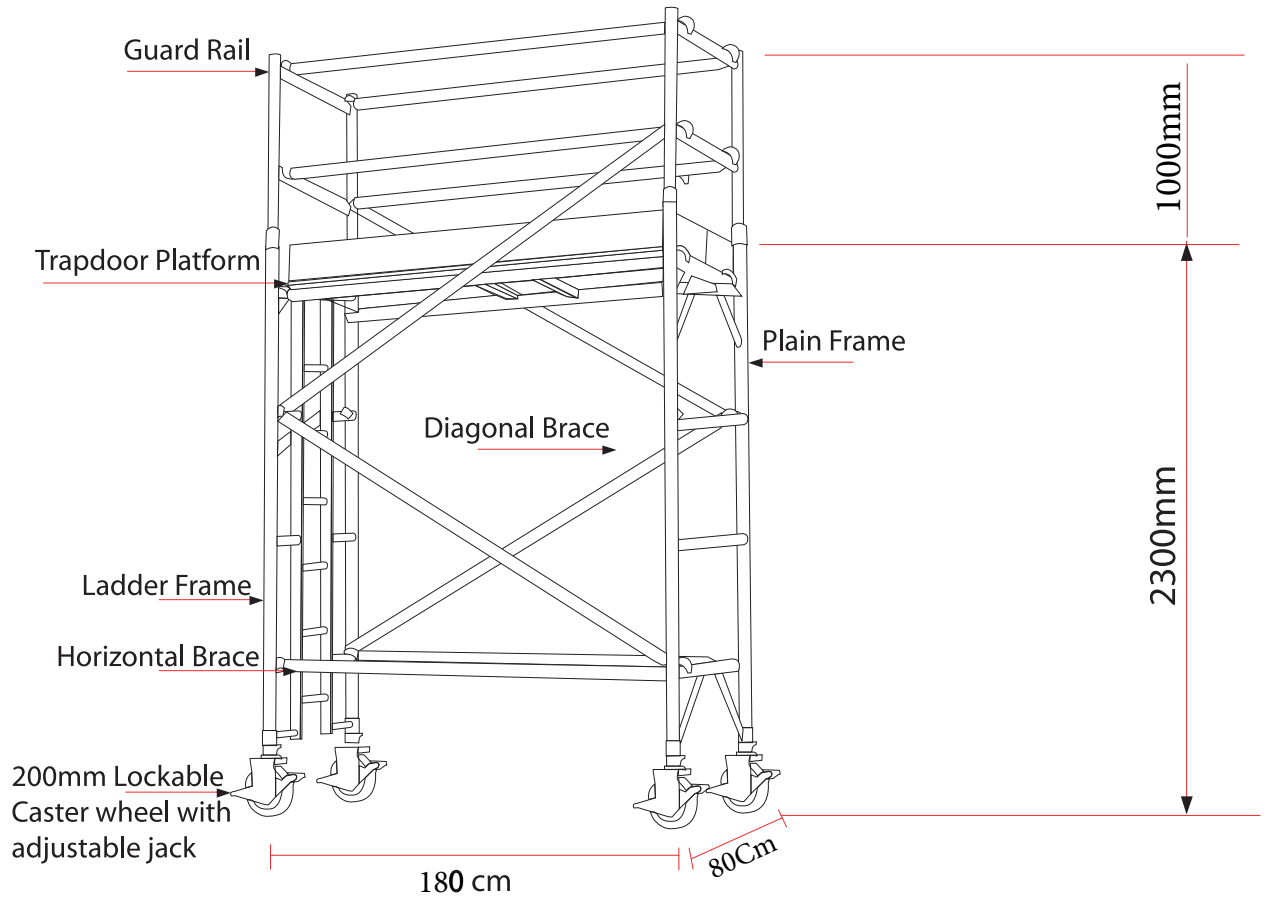

ACE Aluminum Tower

Highly Versatile with variable heights and ready to erect

Single width with built in ladder

SWL = 175kg per platform / 550 kg per tower

Tower Ref.	SW- 180 x 80 /3
Reachable Height	4.3 m
Tower Height	3.30 m
Platform Height	2.30 m
Width	0.80m
Length	1.8m